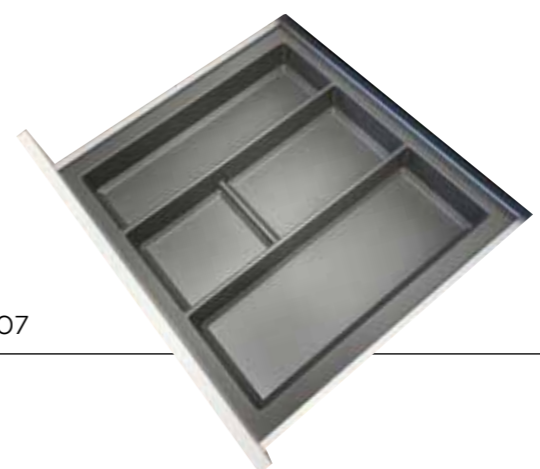

IT060007

		Ant.	Veil. pris
IT080005	> Bestikkinlegg plast, til 80 cm skuff måtl: 70x47,9 cm	☐	358,-
IT090005	> Bestikkinlegg plast, til 90 cm skuff måtl: 80x47,9 cm	☐	404,-
IT100005	> Bestikkinlegg plast, til 100 cm skuff måtl: 90x47,9 cm	☐	404,-
IT060007	> Redskapsinnredning i plast 60cm for Scala/Scala plus måtl: 50x47,9cm	☐	305,-